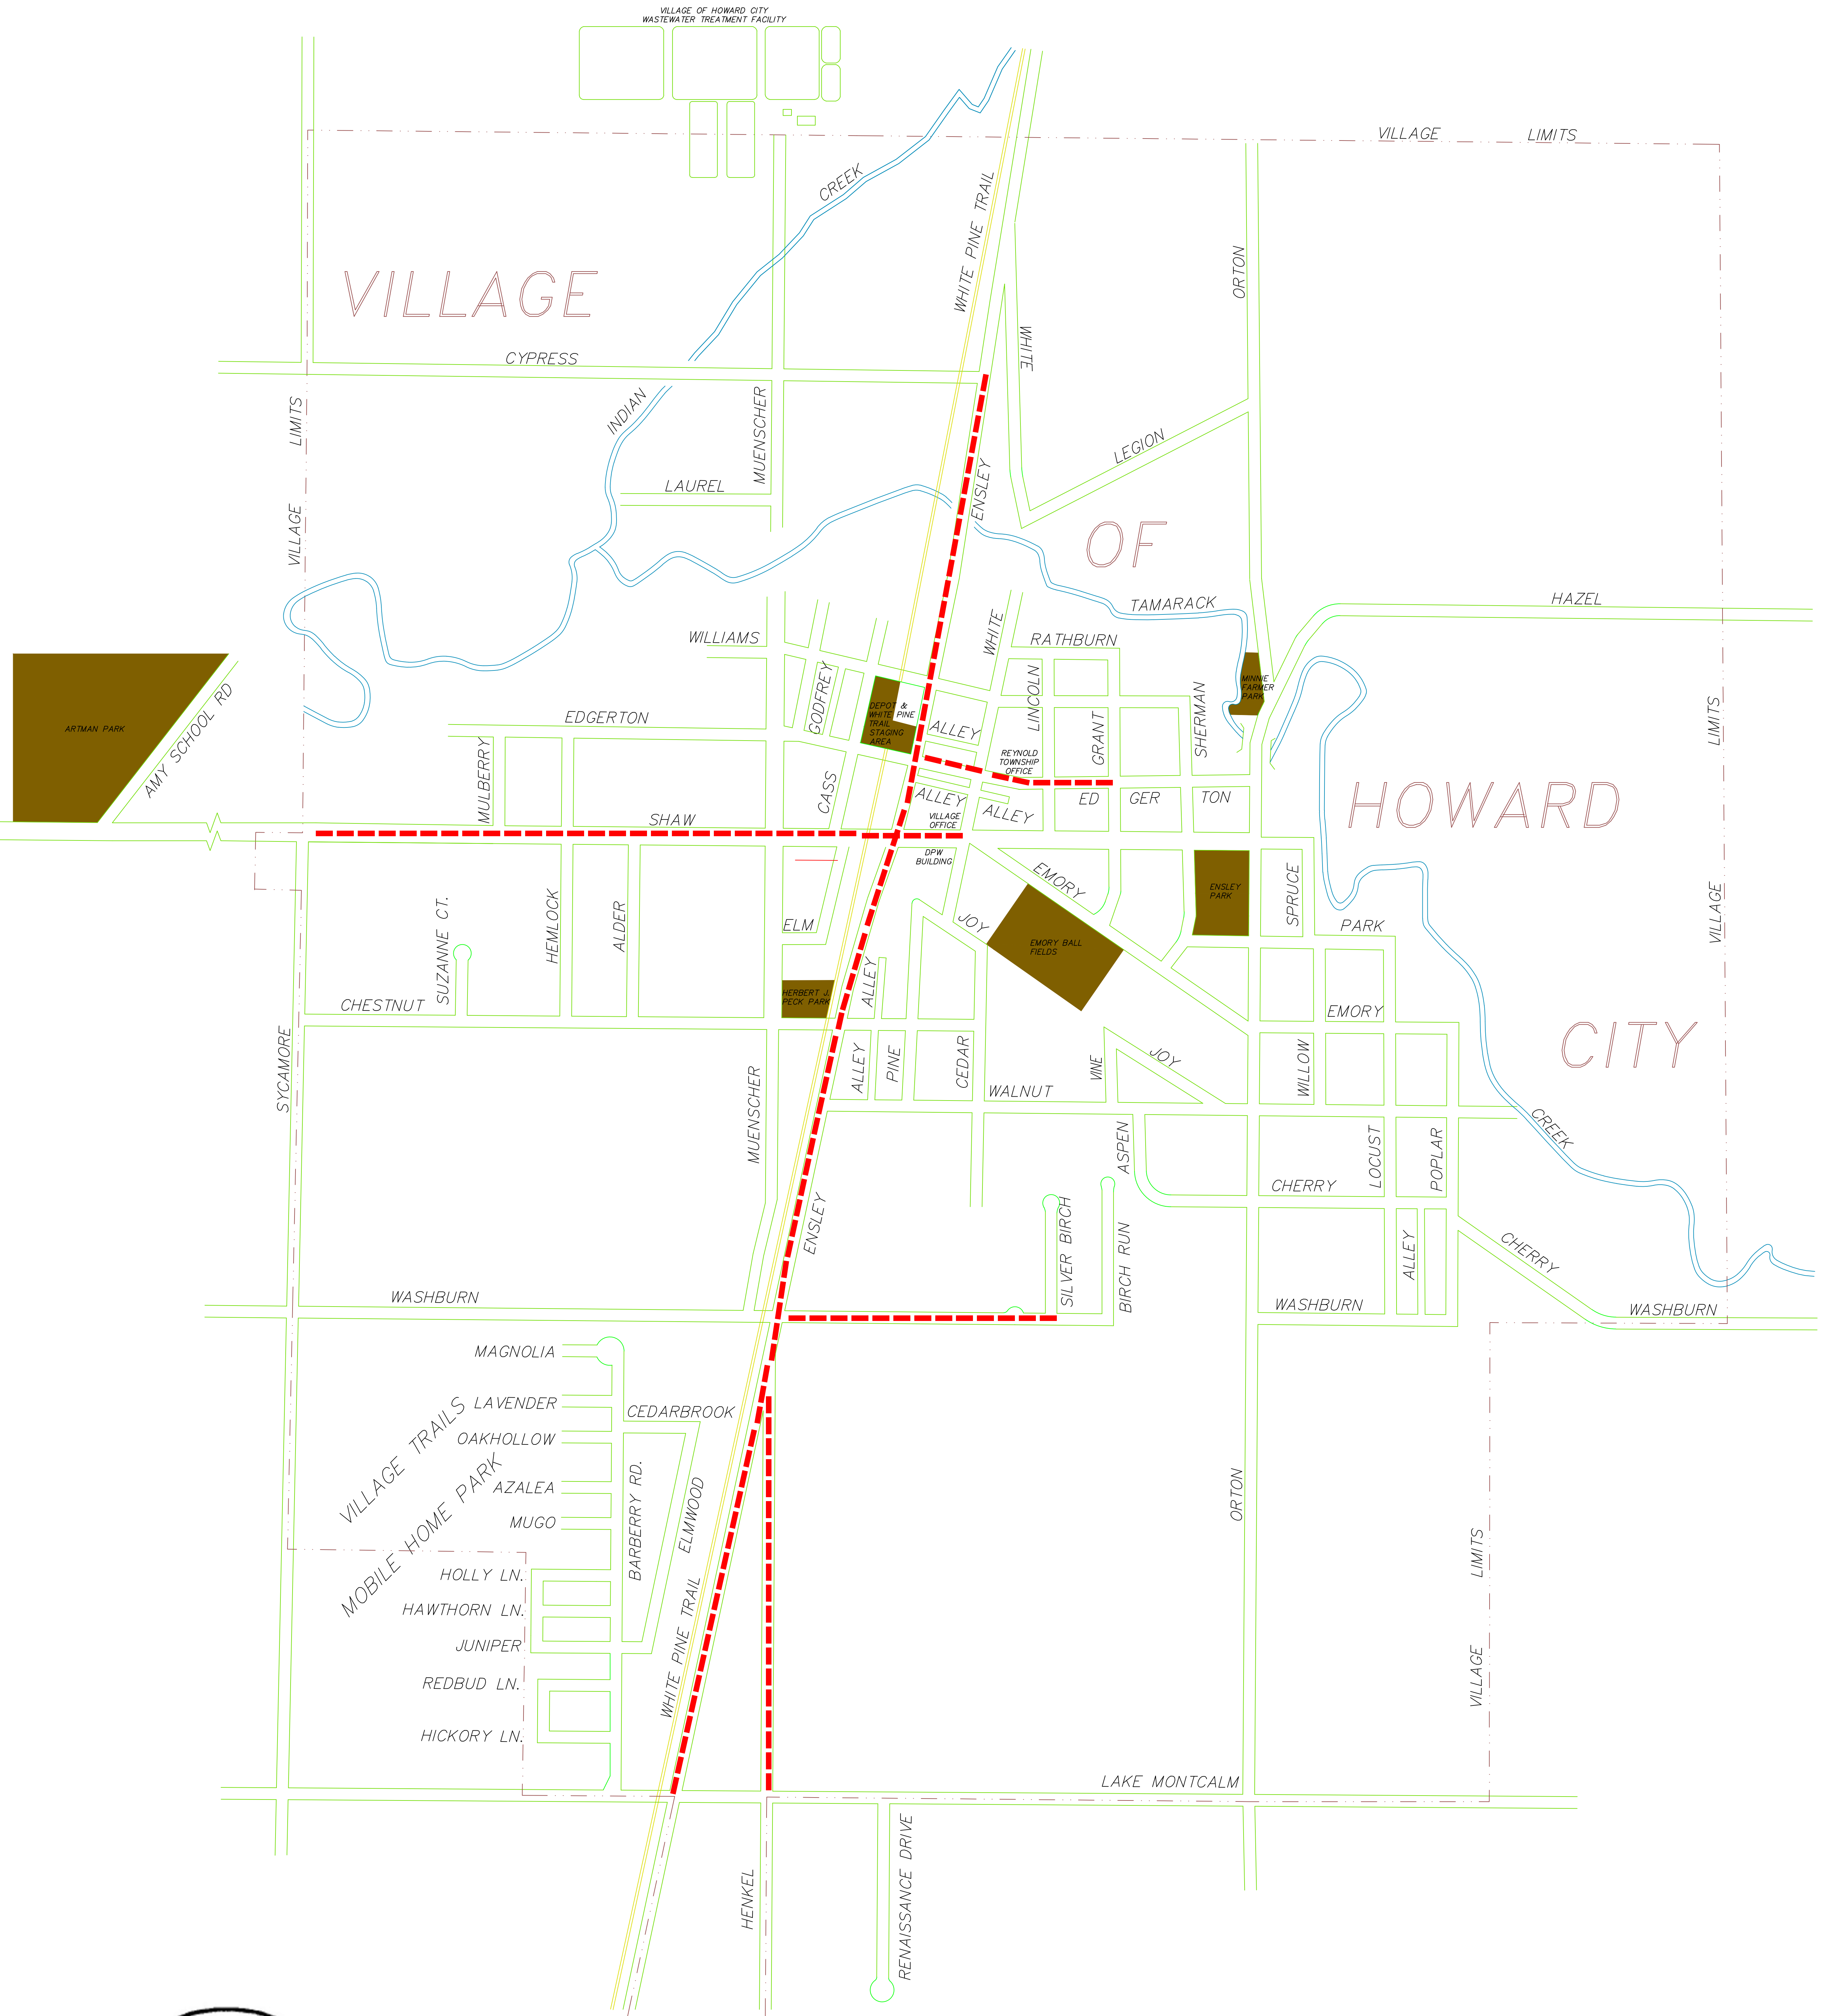

--- DDA District

VILLAGE OF HOWARD CITY
MONTCALM COUNTY, MICHIGAN
VILLAGE MAP